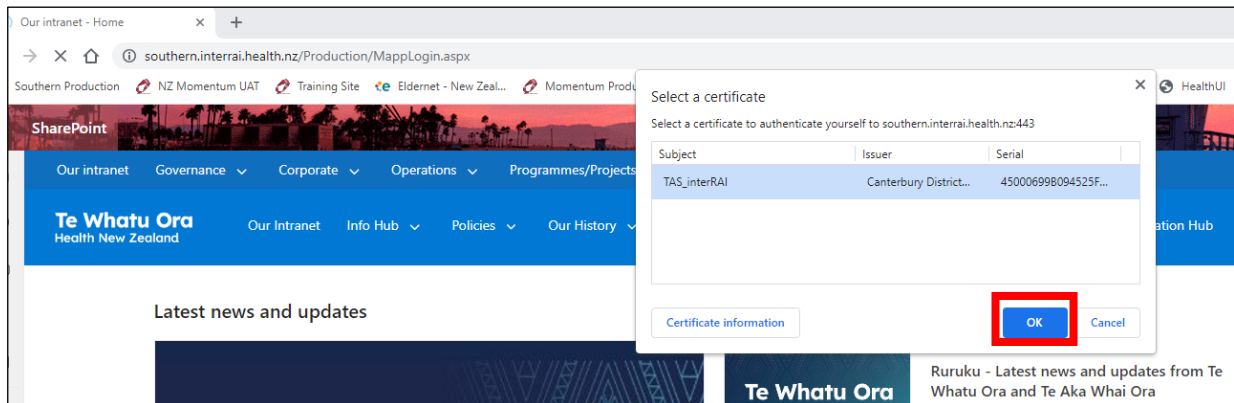

New step for accessing Momentum: community users

Using Chrome:

Once you have chosen the url, a pop-up window will ask you to select the certificate.

Chrome users will already have the certificate highlighted so just click OK to be taken to the log in page

Using Edge:

Once you have chosen the url a pop-up window will ask you to select the certificate.

Edge users will need to click on the certificate box to highlight the certificate and then click OK to be taken to the log in page.